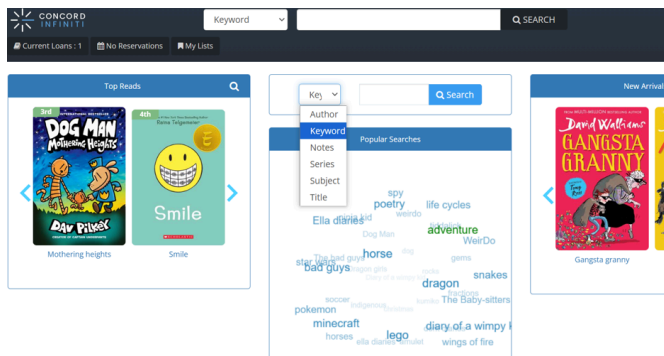

Infiniti

Sign in with your username (eg. jsmit2).
Password : Happy000

Search by keyword, author, series or title.

After searching for a book, grey indicates the book is borrowed, green indicates the book is on the shelf.

NB: Reservations can ONLY be made on grey titles.

Under your name on the far right-hand side, click 'My Profile'.

Current Loans 1 Loan History 28 Reservations 0

My LIBRARY **1 Loan**

BARCODE	TITLE	LOANED	DUE
R48246L1222	Undercover	Nov 1, 2024	Nov 15, 2024